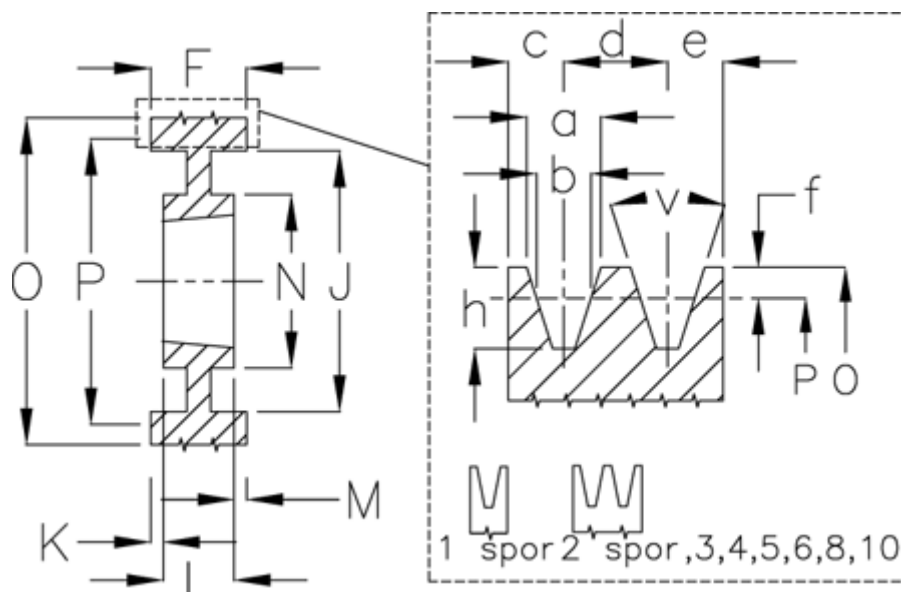

Article number: 604111030003

Description: V-belt pulley SPB 300/3 TL3020

Measures

a	= 16.3	F	= 63	Number of grooves	= 3
b	= 14.0	For bush	= 3020	O	= 307.0
Bush \varnothing max	= 75	h	= 17.5	P	= 300
c	= 12.5	J	= 257	Type	= SPB
d	= 19.0	K	= 6	v (degrees)	= 38
e	= 12.5	L	= 51		
E	= 20	m	= 6		
f	= 3.5	N	= 144		